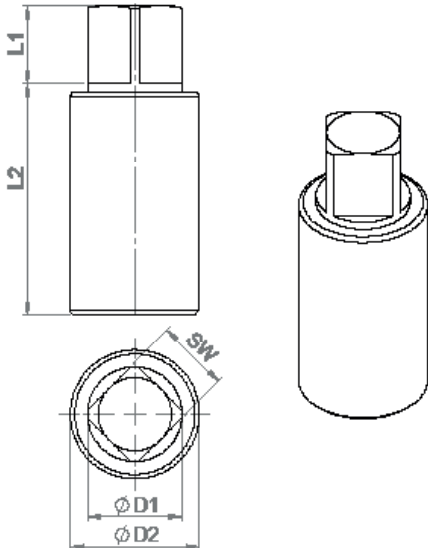

Description

Stainless steel coupling, square finished towards the actuators side, unfinished towards the valve side, suitable for the assembly of pneumatic and electrical actuators upon valves. Square according to ISO 5211 - DIN 3337 - NAMUR. Customized finishing towards the valve side on demand. Material: Stainless steel 1.4305

Maßzeichnung / Drawing

Abmaße / Dimensions

| Bestellbezeichnung/Order text | SW | L1 | L2 | ØD1 | ØD2 |
|-------------------------------|----|----|-----|-----|-----|
| WAE-V09-L59mm-D20mm | 09 | 10 | 59 | Ø12 | Ø20 |
| WAE-V11-L59mm-D20mm | 11 | 12 | 59 | Ø15 | Ø20 |
| WAE-V11-L49mm-D25mm | 11 | 12 | 49 | Ø16 | Ø25 |
| WAE-V14-L59mm-D20mm | 14 | 16 | 59 | Ø18 | Ø20 |
| WAE-V14-L59mm-D25mm | 14 | 16 | 59 | Ø18 | Ø25 |
| WAE-V14-L59mm-D30mm | 14 | 16 | 59 | Ø18 | Ø30 |
| WAE-V14-L59mm-D35mm | 14 | 16 | 59 | Ø18 | Ø35 |
| WAE-V17-L59mm-D30mm | 17 | 19 | 59 | Ø22 | Ø30 |
| WAE-V17-L79mm-D30mm | 17 | 19 | 79 | Ø22 | Ø30 |
| WAE-V17-L59mm-D35mm | 17 | 19 | 59 | Ø22 | Ø35 |
| WAE-V17-L79mm-D35mm | 17 | 19 | 79 | Ø22 | Ø35 |
| WAE-V17-L59mm-D45mm | 17 | 19 | 59 | Ø22 | Ø45 |
| WAE-V17-L79mm-D45mm | 17 | 19 | 79 | Ø22 | Ø45 |
| WAE-V22-L79mm-D35mm | 22 | 24 | 79 | Ø28 | Ø35 |
| WAE-V22-L79mm-D45mm | 22 | 24 | 79 | Ø28 | Ø45 |
| WAE-V22-L79mm-D55mm | 22 | 24 | 79 | Ø28 | Ø55 |
| WAE-V27-L79mm-D45mm | 27 | 29 | 79 | Ø36 | Ø45 |
| WAE-V27-L79mm-D55mm | 27 | 29 | 79 | Ø36 | Ø55 |
| WAE-V36-L79mm-D55mm | 36 | 38 | 79 | Ø48 | Ø55 |
| WAE-V36-L99mm-D55mm | 36 | 38 | 99 | Ø48 | Ø55 |
| WAE-V36-L79mm-D70mm | 36 | 38 | 79 | Ø48 | Ø70 |
| WAE-V36-L99mm-D70mm | 36 | 38 | 99 | Ø48 | Ø70 |
| WAE-V46-L99mm-D70mm | 46 | 48 | 99 | Ø60 | Ø70 |
| WAE-V46-L198mm-D70mm | 46 | 48 | 198 | Ø60 | Ø70 |
| WAE-V46-L99mm-D90mm | 46 | 48 | 198 | Ø60 | Ø90 |
| WAE-V46-L198mm-D90mm | 46 | 48 | 198 | Ø60 | Ø90 |
| WAE-V55-L198mm-D90mm | 55 | 57 | 198 | Ø72 | Ø90 |